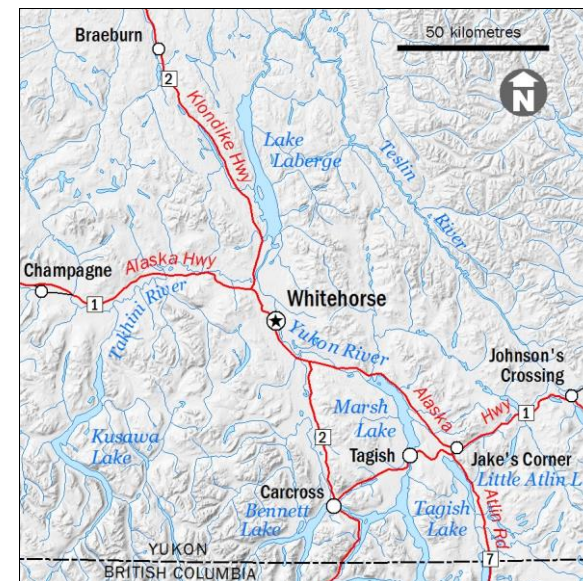

# BIRDS of WHITEHORSE YUKON

OBSERVERS: \_\_\_\_\_

DATE: \_\_\_\_\_

LOCATIONS: \_\_\_\_\_

\_\_\_\_\_

\_\_\_\_\_

\_\_\_\_\_

✓ SPECIES	SP	SU	F	W
Northern Flicker *	C	C	C	ac
American Kestrel *	U	U	U	
Merlin	U	R	U	
Gyrfalcon *	U	U	U	ac
Peregrine Falcon *	U	R	U	
Olive-sided Flycatcher *	U	U	R	
Western Wood-Pewee *	C	C	U	
Yellow-bellied Flycatcher		R		
Alder Flycatcher *	U	C	U	
Least Flycatcher *	U	U	R	
Hammond's Flycatcher *	C	C	U	
Dusky Flycatcher	R	U	R	
Say's Phoebe *	U	U	R	
Western Kingbird		ca		
Eastern Kingbird	ac	ca	ac	
Northern Shrike	U	R	U	R
Blue-headed Vireo		ca		
Warbling Vireo *	U	C	U	
Red-eyed Vireo		ca		
Gray Jay *	C	C	C	C
Steller's Jay	ca	ca	ca	ca
Clark's Nutcracker			ca	
Black-billed Magpie *	C	C	C	C
American Crow	R	R	R	
Northwestern Crow	ac			
Common Raven *	C	C	C	C
Horned Lark *	U	U	U	ca
Purple Martin	ac			
Tree Swallow *	C	C	R	
Violet-green Swallow *	C	C	R	
Northern Rough-winged Swallow *	ca	ca		
Bank Swallow *	C	C	U	
Cliff Swallow *	C	C	U	
Barn Swallow *	U	U	U	
Black-capped Chickadee *	C	C	C	C
Mountain Chickadee *	U	U	U	U
Boreal Chickadee *	C	C	C	C
Red-breasted Nuthatch *	U	U	U	R
Brown Creeper		ca	ca	
Pacific Wren		ca	ac	
American Dipper *	U	U	U	U
Golden-crowned Kinglet	U	U	U	ca
Ruby-crowned Kinglet *	C	C	C	
Mountain Bluebird *	U	U	U	ac
Townsend's Solitaire *	U	U	U	
Gray-cheeked Thrush	R	ca	R	
Swainson's Thrush *	U	C	U	
Hermit Thrush	U	C	U	
Dusky Thrush			ac	
American Robin *	C	C	C	R

### The Whitehorse Checklist area

This checklist encompasses Whitehorse, Tagish, Champagne, and Carcross. For birders traveling the highways, it runs from Johnsons Crossing west to Champagne on the Alaska Highway; north to Braeburn on the Klondike Highway; and south to British Columbia on the Atlin Road. Larger lakes include Laberge, Kusawa, Marsh, Little Atlin, and the Yukon portions of Tagish, Bennett, and Atlin lakes.